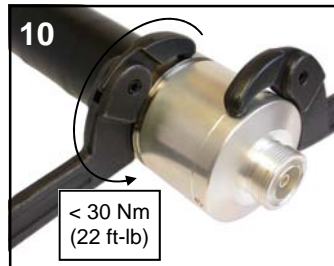

INSTALLATION INSTRUCTIONS

CONNECTORS for Radiating Cables

Kabelwerk

EUPEN AG

E0011-Rev02/2009-02-11

cable

Connectors for 1-5/8" Radiating Cables

	NM	7-16M
ϕ 5 mm		
ϕ 63 mm	19 mm	32 mm