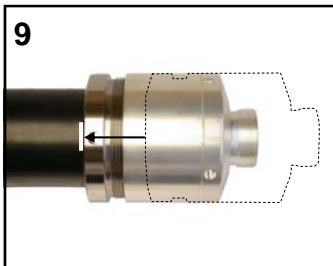

INSTALLATION INSTRUCTIONS

CONNECTORS for Radiating Cables

Kabelwerk

EUPEN AG

E0011-Rev02/2009-02-11

cable

Connectors for 1-5/8" Radiating Cables

	NM	7-16M
ϕ 5 mm		
ϕ 63 mm	19 mm	32 mm