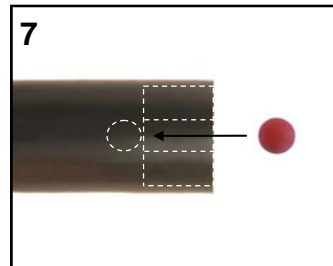

INSTALLATION INSTRUCTIONS

CONNECTORS for Radiating Cables

Kabelwerk

EUPEN AG

E0011-Rev02/2009-02-11

cable

Connectors for 1-5/8" Radiating Cables

	NM	7-16M
ϕ 5 mm		
ϕ 63 mm	19 mm	32 mm