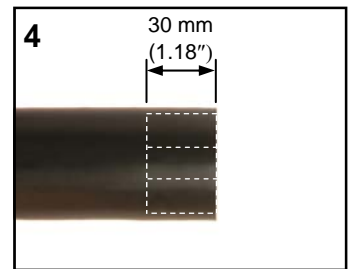

INSTALLATION INSTRUCTIONS

CONNECTORS for Radiating Cables

Kabelwerk

EUPEN AG

E0011-Rev02/2009-02-11

cable

Connectors for 1-5/8" Radiating Cables

	NM	7-16M
ϕ 5 mm		
ϕ 63 mm	19 mm	32 mm