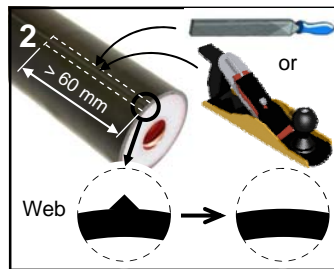

INSTALLATION INSTRUCTIONS

CONNECTORS for Radiating Cables

Kabelwerk

EUPEN AG

E0011-Rev02/2009-02-11

cable

Connectors for 1-5/8" Radiating Cables

	NM	7-16M
ϕ 5 mm		
ϕ 63 mm	19 mm	32 mm