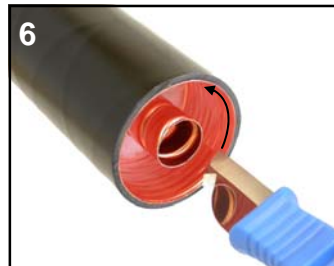

INSTALLATION INSTRUCTIONS

CONNECTORS for Radiating Cables

Kabelwerk

EUPEN AG

E0011-Rev02/2009-02-11

cable

Connectors for 1-5/8" Radiating Cables

	NM	7-16M
ϕ 5 mm		
ϕ 63 mm	19 mm	32 mm