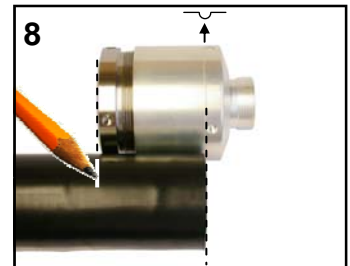

INSTALLATION INSTRUCTIONS

CONNECTORS for Radiating Cables

Kabelwerk

EUPEN AG

E0011-Rev02/2009-02-11

cable

Connectors for 1-5/8" Radiating Cables

	NM	7-16M
ϕ 5 mm		
ϕ 63 mm	19 mm	32 mm