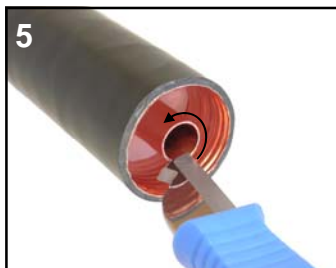

INSTALLATION INSTRUCTIONS

CONNECTORS for Radiating Cables

Kabelwerk

EUPEN AG

E0015-Rev06/2009-04-24

cable

Connectors for 1-1/4" Radiating Cables

ϕ 5 mm	NM	7-16M
ϕ 35-50 mm	19 mm	32 mm