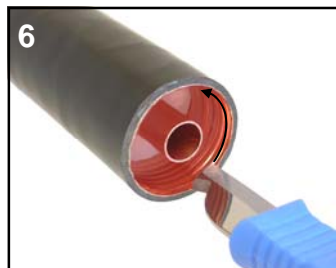

INSTALLATION INSTRUCTIONS

CONNECTORS for Radiating Cables

Kabelwerk

EUPEN AG

E0015-Rev06/2009-04-24

cable

Connectors for 1-1/4" Radiating Cables

ϕ 5 mm	NM	7-16M
ϕ 35-50 mm	19 mm	32 mm