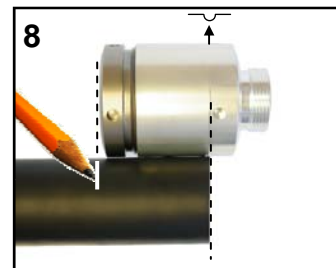

INSTALLATION INSTRUCTIONS

CONNECTORS for Radiating Cables

Kabelwerk

EUPEN AG

E0015-Rev06/2009-04-24

cable

Connectors for 1-1/4" Radiating Cables

ϕ 5 mm	NM	7-16M
ϕ 35-50 mm	19 mm	32 mm