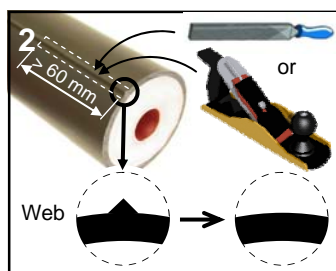

INSTALLATION INSTRUCTIONS

CONNECTORS for Radiating Cables

Kabelwerk

EUPEN AG

E0015-Rev06/2009-04-24

cable

Connectors for 1-1/4" Radiating Cables

ϕ 5 mm	NM	7-16M
ϕ 35-50 mm	19 mm	32 mm