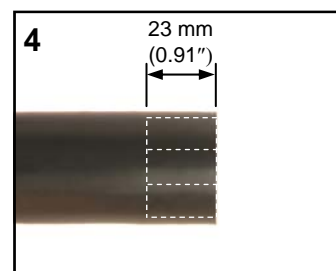

INSTALLATION INSTRUCTIONS

CONNECTORS for Radiating Cables

Kabelwerk

EUPEN AG

E0015-Rev06/2009-04-24

cable

Connectors for 1-1/4" Radiating Cables

ϕ 5 mm	NM	7-16M
ϕ 35-50 mm	19 mm	32 mm