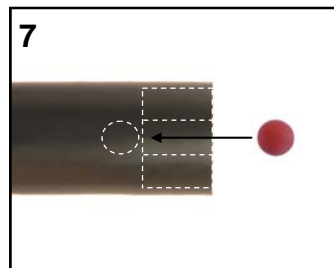

INSTALLATION INSTRUCTIONS

CONNECTORS for Radiating Cables

Kabelwerk

EUPEN AG

E0015-Rev06/2009-04-24

cable

Connectors for 1-1/4" Radiating Cables

ϕ 5 mm	NM	7-16M
ϕ 35-50 mm	19 mm	32 mm