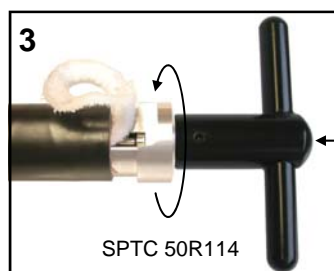

INSTALLATION INSTRUCTIONS

CONNECTORS for Radiating Cables

Kabelwerk

EUPEN AG

E0015-Rev06/2009-04-24

cable

Connectors for 1-1/4" Radiating Cables

ϕ 5 mm	NM	7-16M
ϕ 35-50 mm	19 mm	32 mm