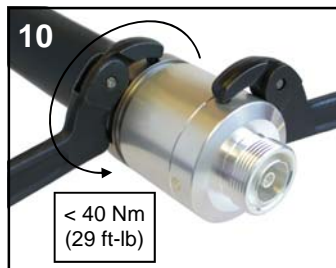

INSTALLATION INSTRUCTIONS

CONNECTORS for Radiating Cables

Kabelwerk

EUPEN AG

E0015-Rev06/2009-04-24

cable

Connectors for 1-1/4" Radiating Cables

ϕ 5 mm	NM	7-16M
ϕ 35-50 mm	19 mm	32 mm