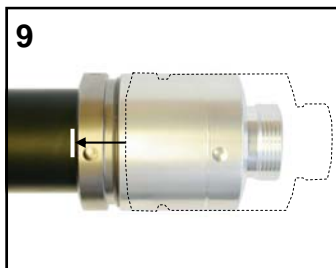

INSTALLATION INSTRUCTIONS

CONNECTORS for Radiating Cables

Kabelwerk

EUPEN AG

E0015-Rev06/2009-04-24

cable

Connectors for 1-1/4" Radiating Cables

ϕ 5 mm	NM	7-16M
ϕ 35-50 mm	19 mm	32 mm